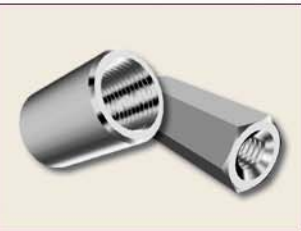

**CALBRITE™ UL LISTED**  
**STAINLESS STEEL CONDUIT & FITTINGS**

Call Toll-Free  
 IN: (800) 536-2248  
 CA: (800) 225-7473

**Stainless Steel Conduit**

Material: Type 304 & Type 316 Stainless Steel w/coupling  
 Sizes 1/2" thru 4" x 10' or 5' Length (threaded and coupled)  
 Rigid Metal Conduit & Fittings - Stainless. UL Standard  
 UL-6A, American National Standards Institute, Inc. ANSI C80.1  
 Exterior "Brite" finish standard on all orders

**Exterior "Brite"  
 Finish**

**Stainless Steel Condulets**

Cast Stainless Steel Type 316 Conduit Bodies  
 LB, T, TB, LL and LR Configurations (Stocking 1/2" through 2")  
 Supplied complete with 316 stainless steel stamped cover, neoprene gasket  
 and 316 stainless steel screws  
 Specifications: ASTM A351, ASTM F593, ASTM A167

**Stainless Steel Nipples**

Sizes 1/2" thru 4"  
 Lengths: close thru any length  
 Type 304 & 316 Stainless Steel  
 Specials: Custom Thread Lengths  
 Rigid Metal Conduit & Fittings - Stainless. UL Standard  
 UL-6A, American National Standards Institute, Inc. ANSI C80.1

**Exterior "Brite"  
 Finish**

**Stainless Steel Couplings**

Sizes 1/2" thru 4"  
 Stocking Type 304  
 Type 316 available upon request

**Stainless Steel Elbows**

Sizes 1/2" thru 4"  
 Type 304 & Type 316  
 Degree of Bend - 15°, 22-1/2°, 30°, 45° & 90°  
 Radaii: Standard thru 150"  
 Rigid Metal Conduit & Fittings - Stainless. UL Standard  
 UL-6A, American National Standards Institute, Inc. ANSI C80.1